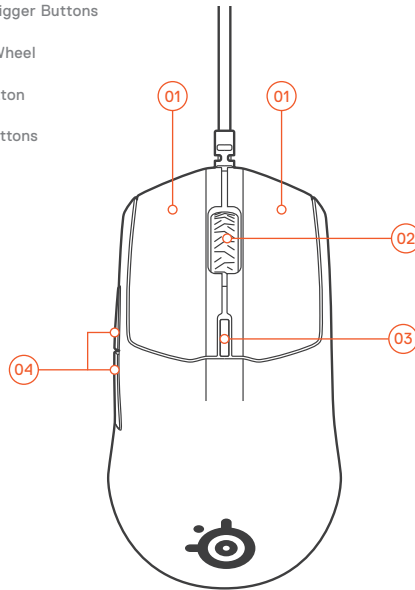

### PRODUCT OVERVIEW

- 01 Main Trigger Buttons
- 02 Scroll Wheel
- 03 CPI Button
- 04 Side Buttons

- 05 PTFE Feet
- 06 TrueMove Core Sensor