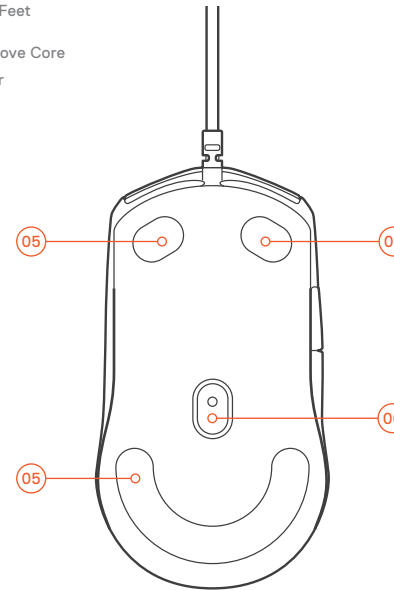

### PRODUCT OVERVIEW

- 01 Main Trigger Buttons
- 02 Scroll Wheel
- 03 CPI Button
- 04 Side Buttons

- 05 PTFE Feet
- 06 TrueMove Core Sensor