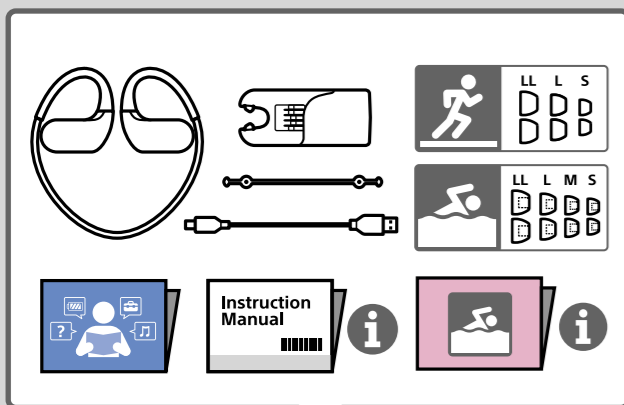

WALKMAN
NW-WS413/WS414

4-580-536-12(1)

©2016 Sony Corporation Printed in Malaysia

1

2

3

“On”

Windows
Music Center for PC
<http://www.sony.net/smc4pc/>