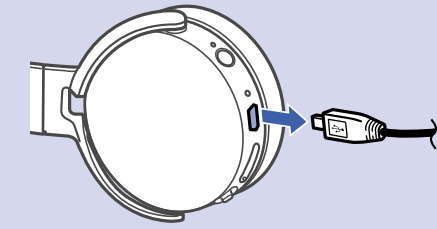

1

2

MDR-XB650BT

Android / iPhone

3

This block contains an information icon (i) in a circle, a QR code, and the URL http://rd1.sony.net/help/mdr/xb650bt/h_zz/. Below the URL are icons for a laptop and a smartphone, both displaying the headphones' product page.