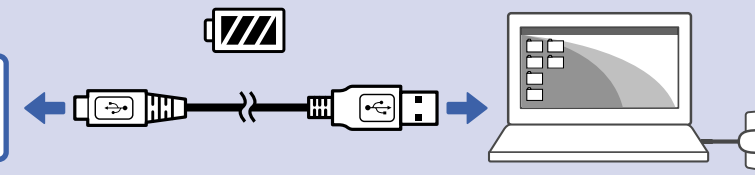

1

2

MDR-XB650BT

Android / iPhone

3

This block contains an information icon (i) in a circle, a QR code, and the URL http://rd1.sony.net/help/mdr/xb650bt/h_zz/. Below the URL are icons for a laptop and a smartphone, both displaying the headphones' product page.