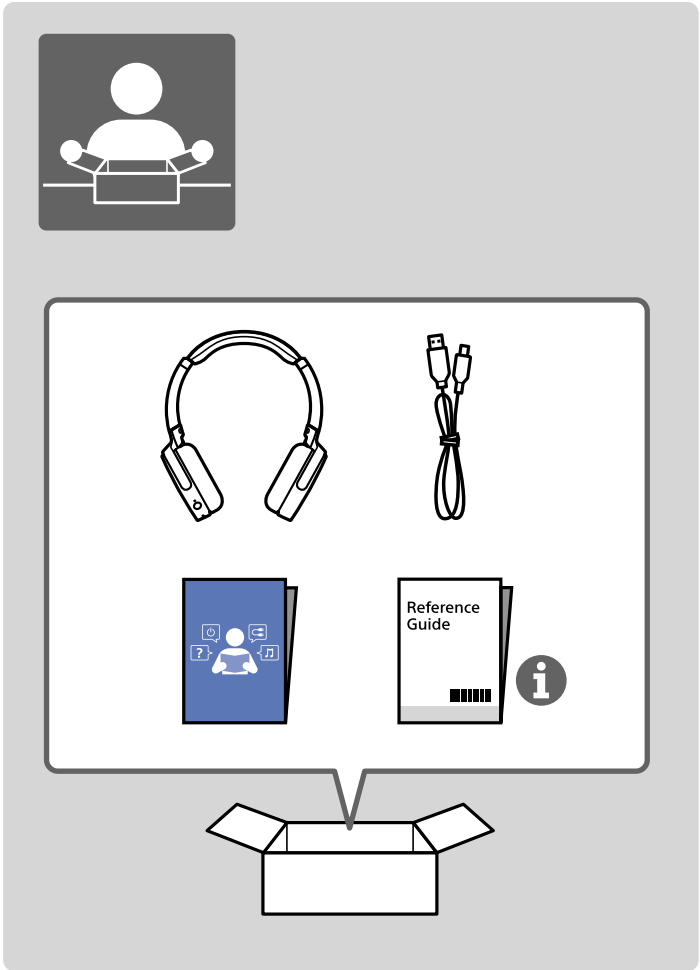

1

2

MDR-XB650BT

Android / iPhone

3

This block contains an information icon (i) in a circle, a QR code, and the URL http://rd1.sony.net/help/mdr/xb650bt/h_zz/. Below the URL are icons for a laptop and a smartphone, both displaying the headphones' product page.