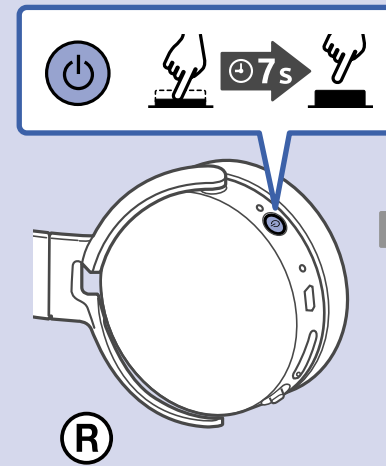

1

2

MDR-XB650BT

Android / iPhone

3

This block contains an information icon (i) in a circle, a QR code, and the URL http://rd1.sony.net/help/mdr/xb650bt/h_zz/. Below the URL are icons for a laptop and a smartphone, both displaying the headphones' product page.