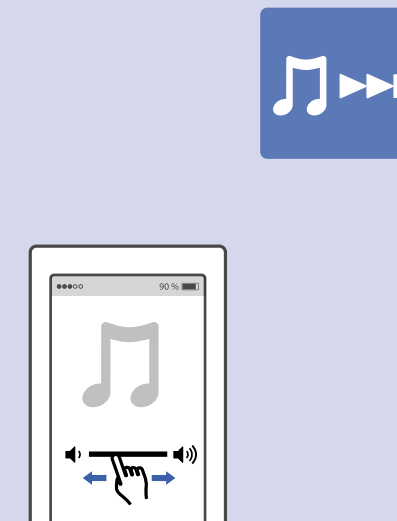

1

2

MDR-XB650BT

Android / iPhone

3

This block contains an information icon (i) in a circle, a QR code, and the URL http://rd1.sony.net/help/mdr/xb650bt/h_zz/. Below the URL are icons for a laptop and a smartphone, both displaying the headphones' product page.