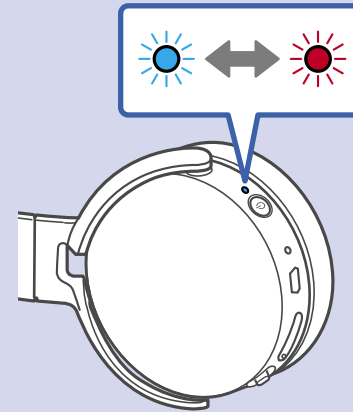

1

2

MDR-XB650BT

Android / iPhone

3

This block contains an information icon (i) in a circle, a QR code, and the URL http://rd1.sony.net/help/mdr/xb650bt/h_zz/. Below the URL are icons for a laptop and a smartphone, both displaying the headphones' product page.