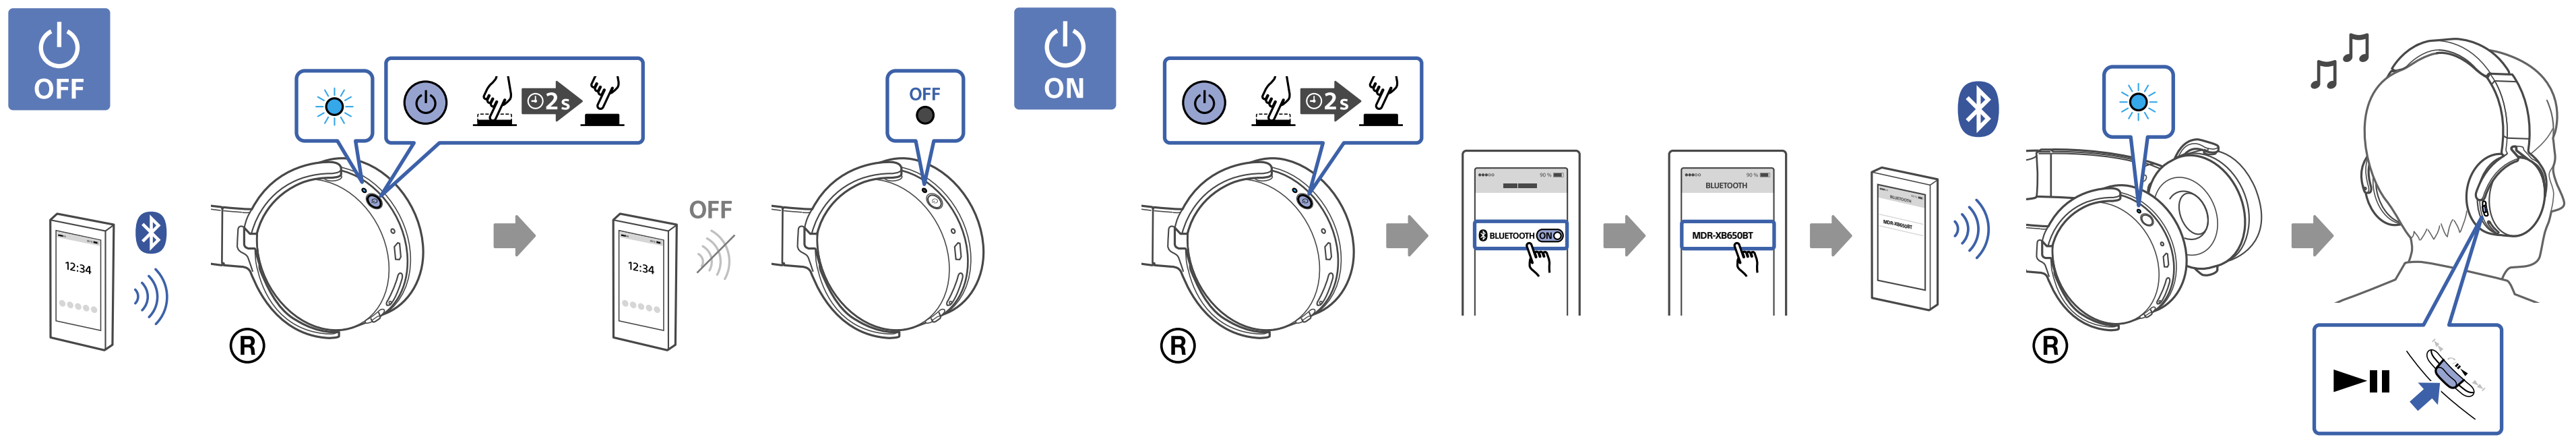

1

2

MDR-XB650BT

Android / iPhone

3

This block contains an information icon (i) in a circle, a QR code, and the URL http://rd1.sony.net/help/mdr/xb650bt/h_zz/. Below the URL are icons for a laptop and a smartphone, both displaying the headphones' product page.