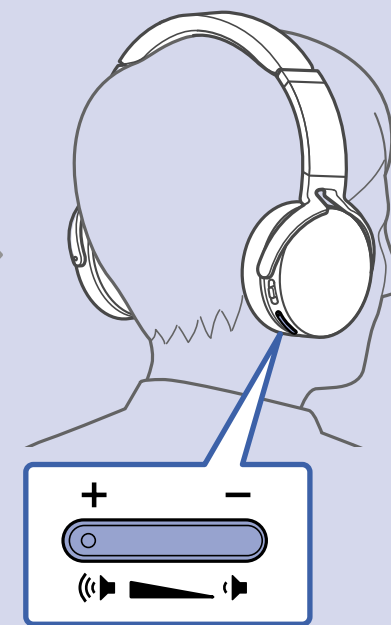

1

2

MDR-XB650BT

Android / iPhone

3

This block contains an information icon (i) in a circle, a QR code, and the URL http://rd1.sony.net/help/mdr/xb650bt/h_zz/. Below the URL are icons for a laptop and a smartphone, both displaying the headphones' product page.