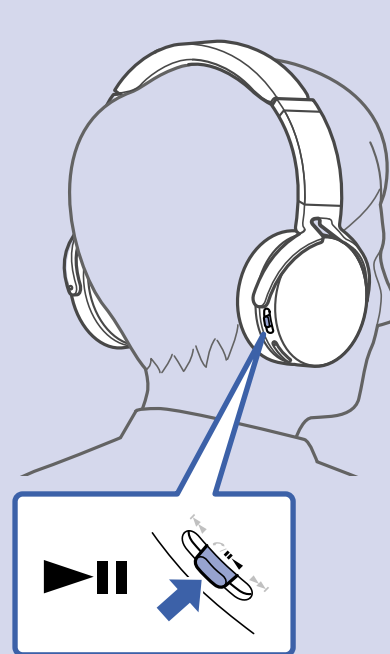

1

2

MDR-XB650BT

Android / iPhone

3

This block contains an information icon (i) in a circle, a QR code, and the URL http://rd1.sony.net/help/mdr/xb650bt/h_zz/. Below the URL are icons for a laptop and a smartphone, both displaying the headphones' product page.