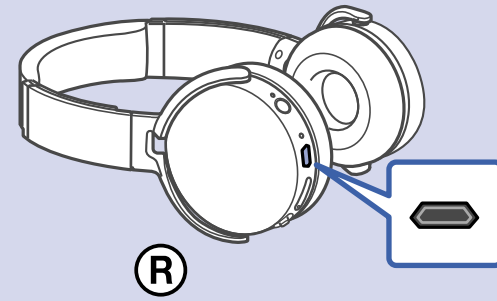

1

2

MDR-XB650BT

Android / iPhone

3

This block contains an information icon (i) in a circle, a QR code, and the URL http://rd1.sony.net/help/mdr/xb650bt/h_zz/. Below the URL are icons for a laptop and a smartphone, both displaying the headphones' product page.