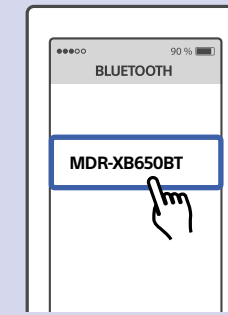

1

2

MDR-XB650BT

Android / iPhone

3

This block contains an information icon (i) in a circle, a QR code, and the URL http://rd1.sony.net/help/mdr/xb650bt/h_zz/. Below the URL are icons for a laptop and a smartphone, both displaying the headphones' product page.