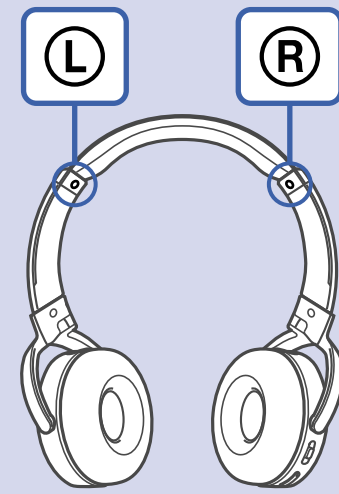

1

2

MDR-XB650BT

Android / iPhone

3

This block contains an information icon (i) in a circle, a QR code, and the URL http://rd1.sony.net/help/mdr/xb650bt/h_zz/. Below the URL are icons for a laptop and a smartphone, both displaying the headphones' product page.