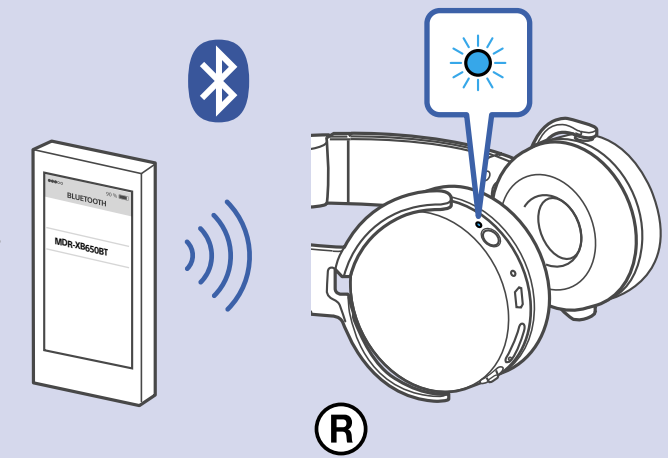

1

2

MDR-XB650BT

Android / iPhone

3

This block contains an information icon (i) in a circle, a QR code, and the URL http://rd1.sony.net/help/mdr/xb650bt/h_zz/. Below the URL are icons for a laptop and a smartphone, both displaying the headphones' product page.