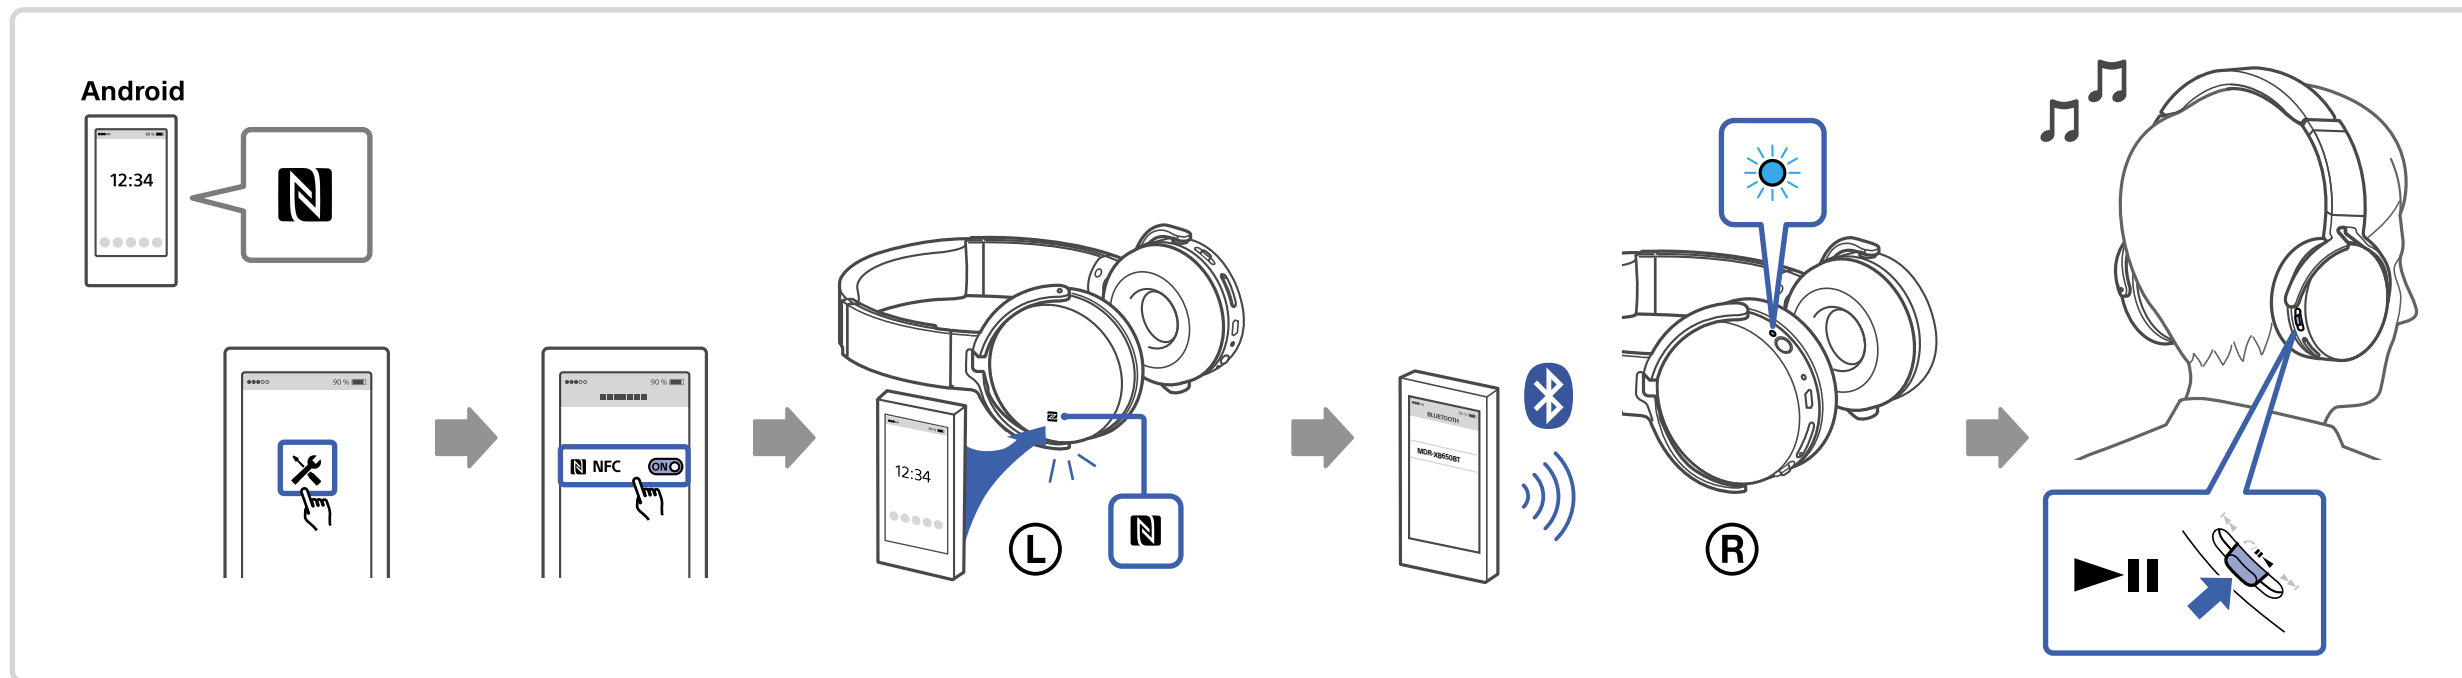

1

2

MDR-XB650BT

Android / iPhone

3

This block contains an information icon (i) in a circle, a QR code, and the URL http://rd1.sony.net/help/mdr/xb650bt/h_zz/. Below the URL are icons for a laptop and a smartphone, both displaying the headphones' product page.