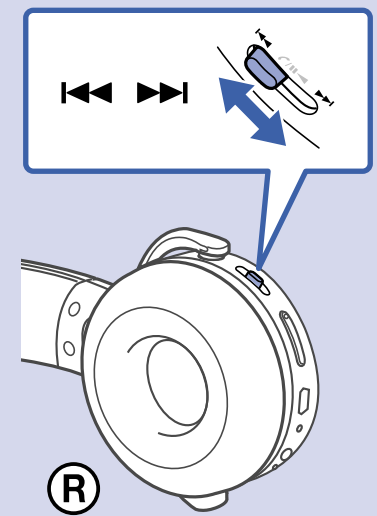

1

2

MDR-XB650BT

Android / iPhone

3

This block contains an information icon (i) in a circle, a QR code, and the URL http://rd1.sony.net/help/mdr/xb650bt/h_zz/. Below the URL are icons for a laptop and a smartphone, both displaying the headphones' product page.