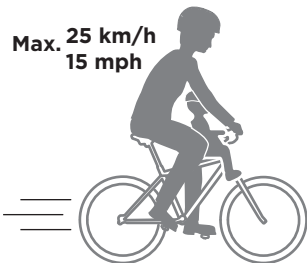

Min:
21 mm
0.83"

Circular

Ø 20-28 mm
Ø 0.79-1.10"

Ok

No ok

No ok

Max. 25 km/h
15 mph

No ok